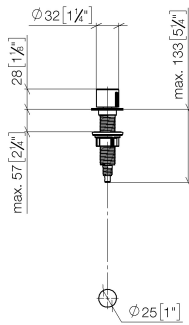

**Strainer waste with control handle - Brushed Durabronz (23kt Gold)**

ELIO

10 712 970

- control for single basin
- including adapter for Bowden cable

Fits ELIO, ENO, MEM, META SQUARE, SYNC and TARA ULTRA

Fits: ELIO, MEM, ENO, SYNC, TARA ULTRA, META SQUARE

	Brushed Durabronz (23kt Gold)	10 712 970-28
	Chrome	10 712 970-00
	Brushed Platinum	10 712 970-06
	Platinum	10 712 970-08
	Durabronz (23kt Gold)	10 712 970-09
	Dark Chrome	10 712 970-19
	Matte Black	10 712 970-33
	Brushed Champagne (22kt Gold)	10 712 970-46
	Champagne (22kt Gold)	10 712 970-47
	Brushed Chrome	10 712 970-93
	Brushed Dark Platinum	10 712 970-99

10 712 970

mm [inches]

10 712 970

Parts for other finishes can be found here: [Chrome](#)

**Spare parts list**

No.	Item Number	Name	Quantity used	Delivery time
1	09 20 97 030-28	handle	1	20
2	90 12 12 002 00 90	fixing cap	1	2
3	09 27 87 011-28	rosette	1	20
4	09 14 10 042 90	seal	1	2
5	09 29 06 087-28	spindle	1	-
Spare part can no longer be ordered, please order the replacement item				
6	04 30 01 029 00 90	adaptor	1	2
7	09 24 03 175 90	adaptor	1	2
8	09 11 10 073-07	connection	1	30
9	09 11 10 074-07	connection	1	30
10	09 11 10 079-07	connection	1	30
11	09 30 11 087 90	disc	1	2
12	09 23 30 024-07	nut	1	30